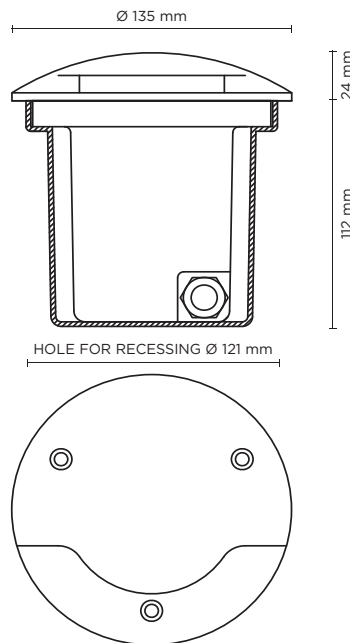

## HYDROFLOOR MINI 01 GU10

Round ground-recessed luminaire for outdoor installation, Phospho-chromatised and polyester powder coated die-cast copper-free aluminium body and protective cover, tempered safety glass, moulded silicone gasket. GU10 LED / halogen. IP67 rating.

#### Technical data

Wattage	35 WATT MAX
IP Rating	IP67
IK Rating	IK09
Material	high corrosion resistance die-cast copper-free aluminum body
Coating	Polyester powder coating with phosphochromating pre-finish
Light source	GU10 base, MAX 35W
Available also	GU5.3 12V version
Screws	Stainless steel
Static weight resistance	Max 5000 Kg
Gasket	Silicone rubber
Glass	Tempered
Cable gland	M20
Gross weight	1,20 Kg
Included	Polypropilene recessing box